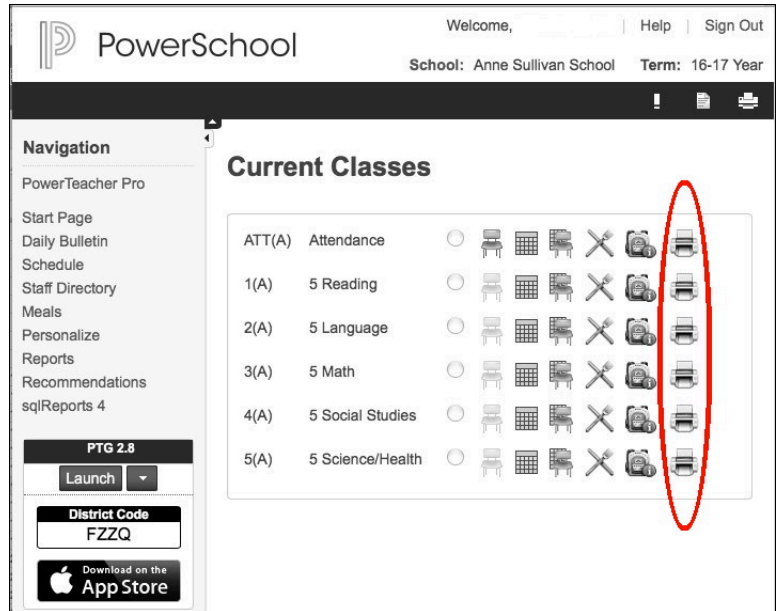

Student Subscription Account Reports

Log in to Power School: <https://d23.powerschool.com/teachers/pw.html>

Click on the printer () of the desired class.

From the "Which report would you like to print?" drop-down, select from list of subscription accounts that are available.